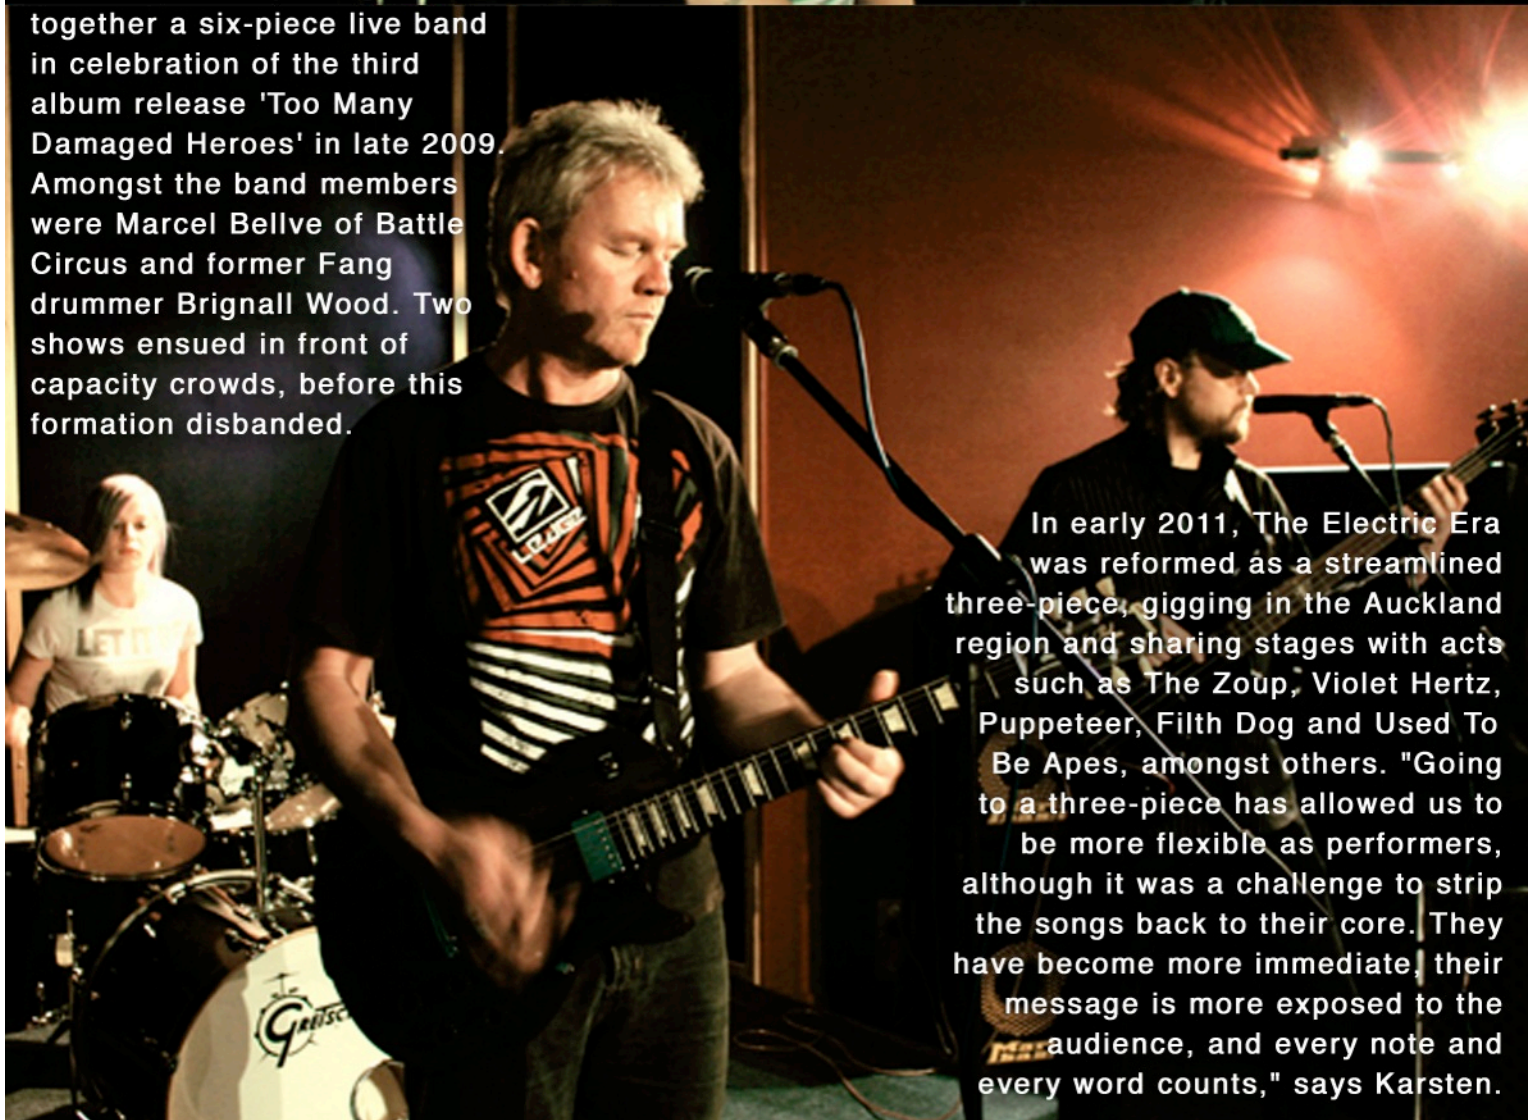

THE ELECTRIC ERA - BIO

The Electric Era is a three-piece indie rock band from Auckland, New Zealand. Their self-styled Antipodean Antigloss Pop has been compared to seminal New Zealand bands such as The Clean and The Verlaines, as well as English acts The Smiths and The Cure. Other influences include David Bowie, Joy Division, Wire and Magazine.

It is hard to pinpoint the band's exact beginnings, since it started as a one-man recording project some time in the early 2000s. Singer and guitarist Karsten Schwardt put out two albums under the Era moniker before putting together a six-piece live band in celebration of the third album release 'Too Many Damaged Heroes' in late 2009. Amongst the band members were Marcel Bellve of Battle Circus and former Fang drummer Brignall Wood. Two shows ensued in front of capacity crowds, before this formation disbanded.

In early 2011, The Electric Era was reformed as a streamlined three-piece, gigging in the Auckland region and sharing stages with acts such as The Zoup, Violet Hertz, Puppeteer, Filth Dog and Used To Be Apes, amongst others. "Going to a three-piece has allowed us to be more flexible as performers, although it was a challenge to strip the songs back to their core. They have become more immediate, their message is more exposed to the audience, and every note and every word counts," says Karsten.

The band released the crowd favourite 'Parallel Lines' as a single in late 2011, and is planning to record a new album before, during and after a tour of Germany mid year. "Since Anna has joined as our drummer, I feel the band is finally where I always wanted it to be," says Karsten. "Everyone is pushing the same idea now, and the future is a bright, sunshiny place for us."